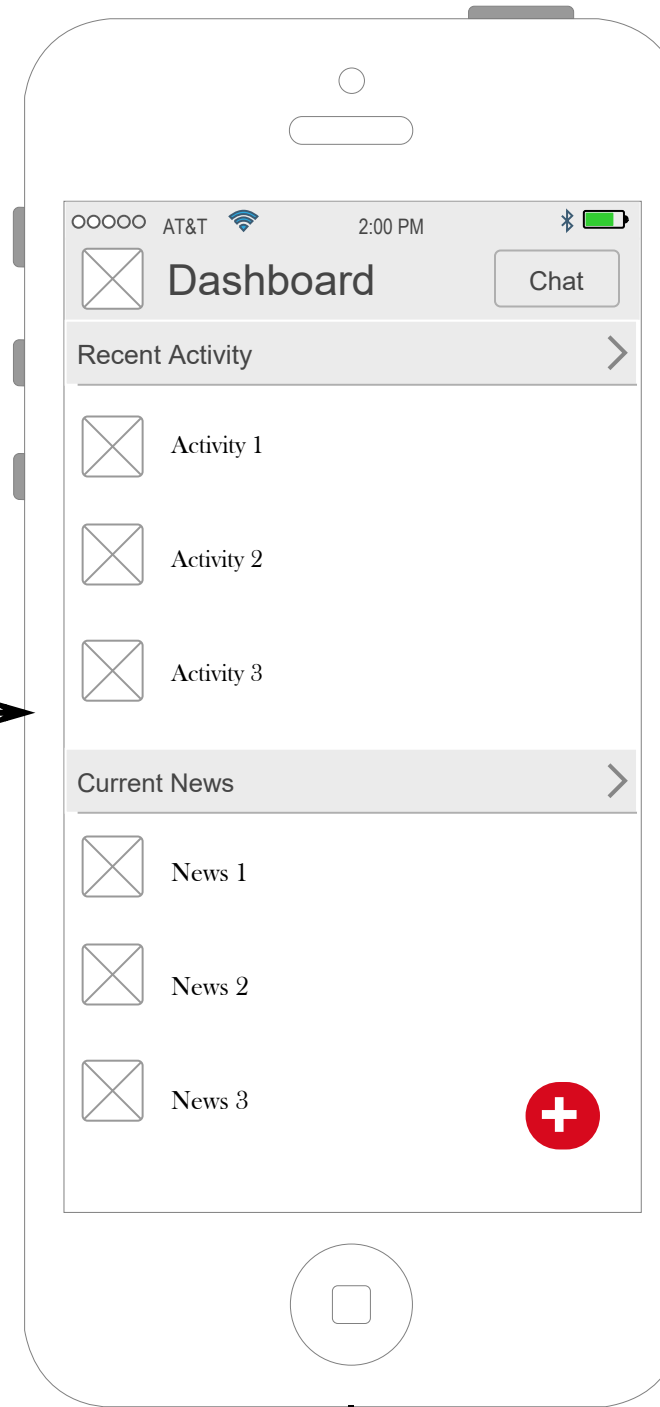

AI Sense UX Sequence Diagram

"AI Sense" Mobile Application Wireframe and Activity Flow

Proposed mobile wireframe for the app "AI Sense". This wireframe depicts the main features of the app. The final app will differ from the proposed design when additional features are added.

The application will be implemented across all platforms.

Most of the application features are not shown because they work internally and is displayed on the screen according to the UI changes

Login Screen

Dashboard Screen

Chat Screen

Sign Up

On selecting a news item

Chat/Query History

After Login

After Clicking Chat button

onBack()