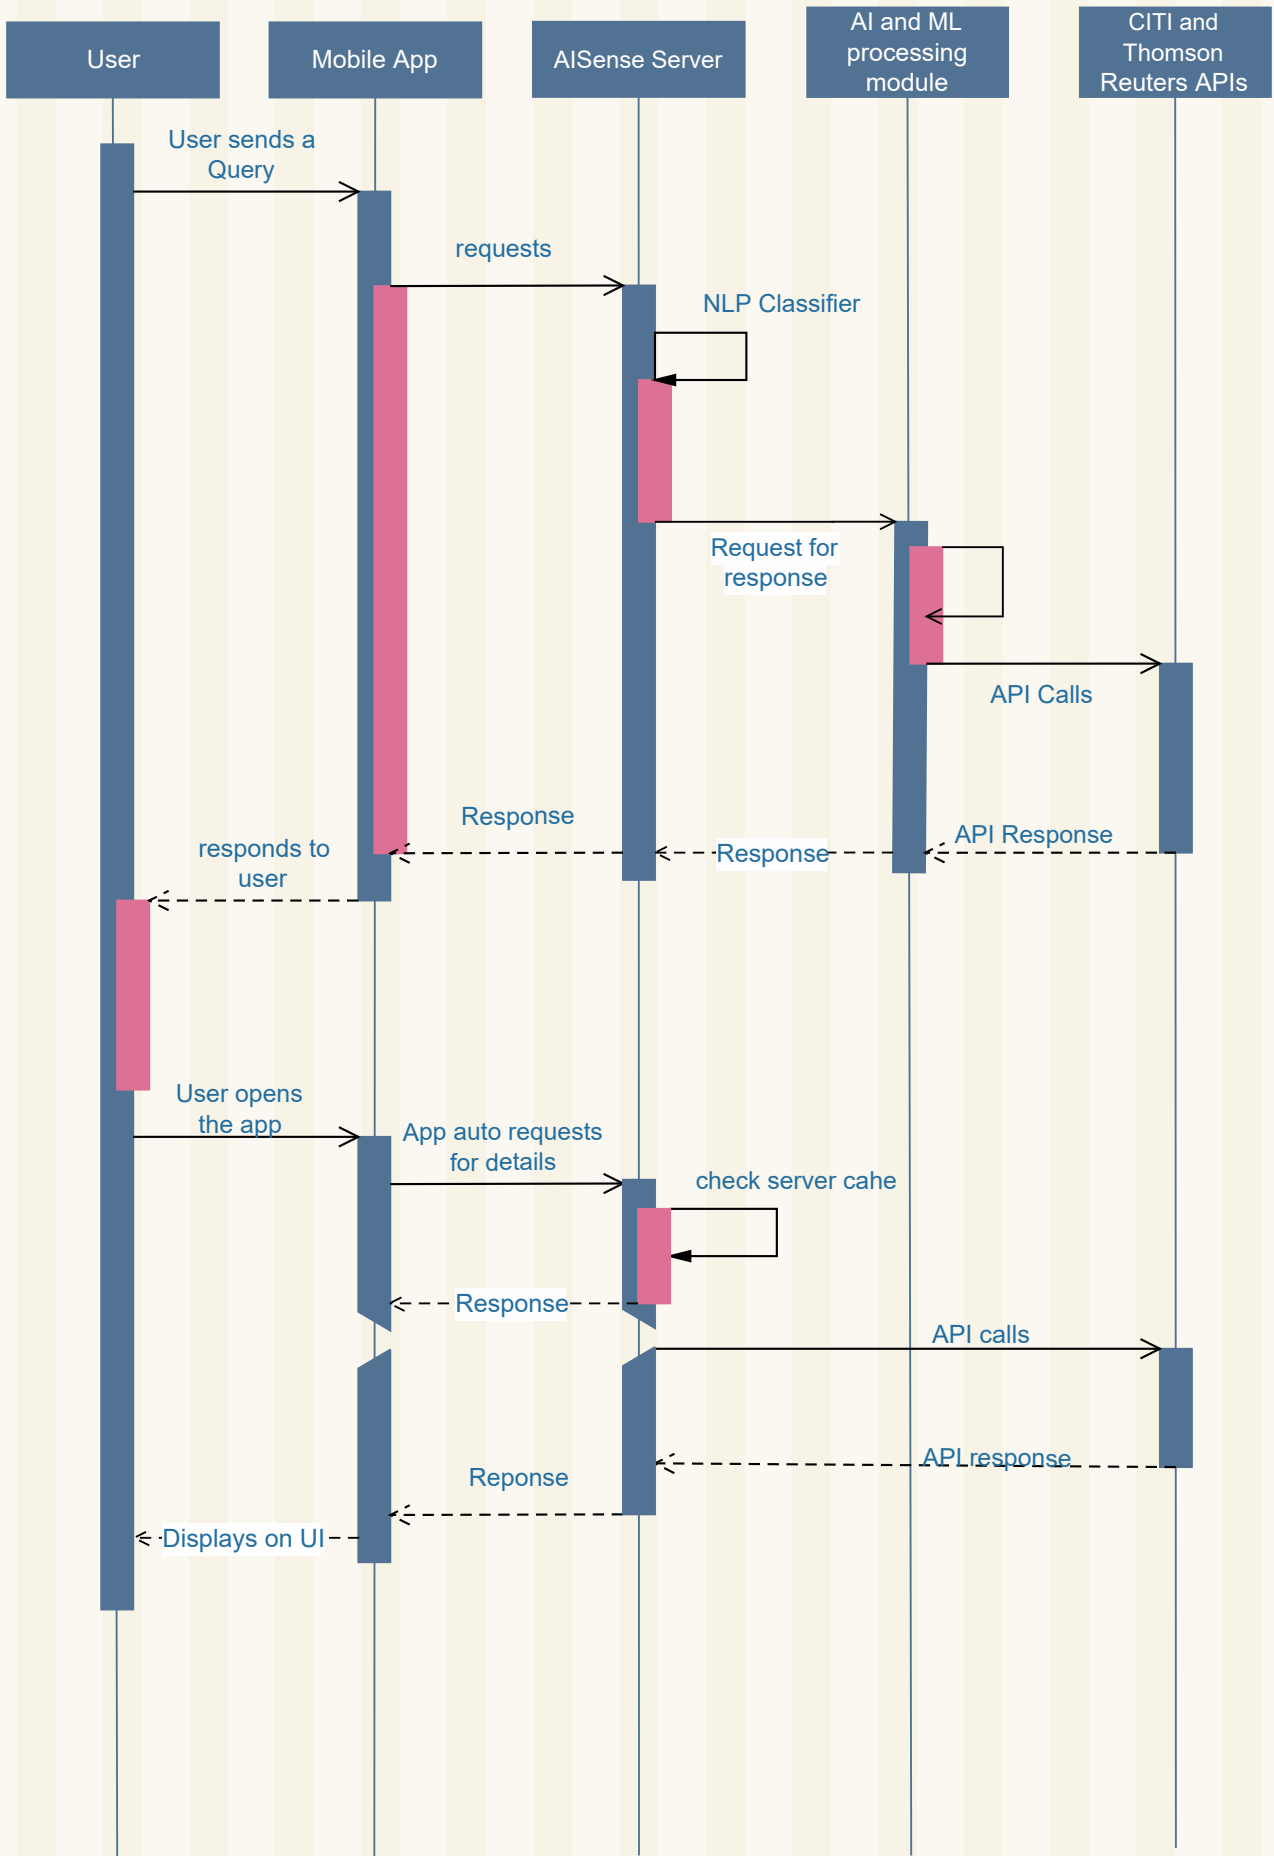

AI Sense UX Sequence Diagram

"AI Sense" Mobile Application Wireframe and Activity Flow

Proposed mobile wireframe for the app "AI Sense". This wireframe depicts the main features of the app. The final app will differ from the proposed design when additional features are added.

The application will be implemented across all platforms.

Most of the application features are not shown because they work internally and is displayed on the screen according to the UI changes

Login Screen

Dashboard Screen

Chat Screen

Sign Up

On selecting a news item

Chat/Query History

After Login

After Clicking Chat button

onBack()