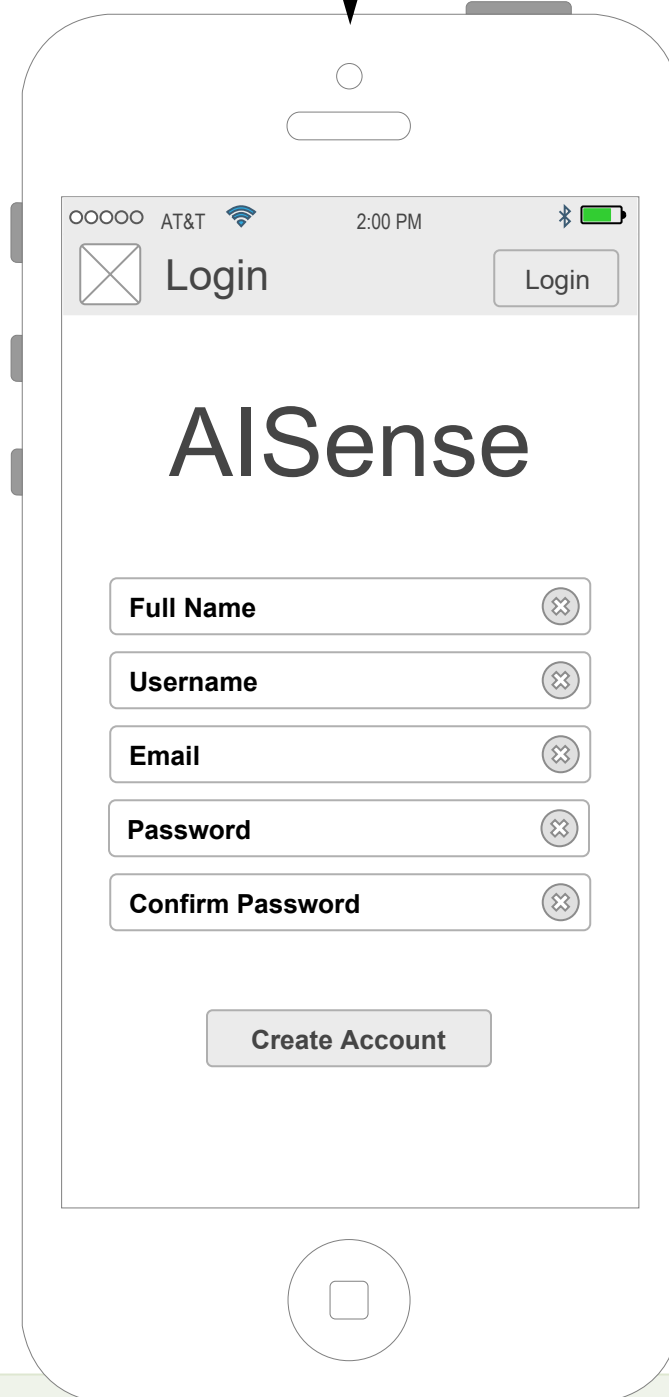

AI Sense UX Sequence Diagram

"AI Sense" Mobile Application Wireframe and Activity Flow

Proposed mobile wireframe for the app "AI Sense". This wireframe depicts the main features of the app. The final app will differ from the proposed design when additional features are added.

The application will be implemented across all platforms.

Most of the application features are not shown because they work internally and is displayed on the screen according to the UI changes

Login Screen

Dashboard Screen

Chat Screen

Sign Up

On selecting a news item

Chat/Query History

After Login

After Clicking Chat button

onBack()