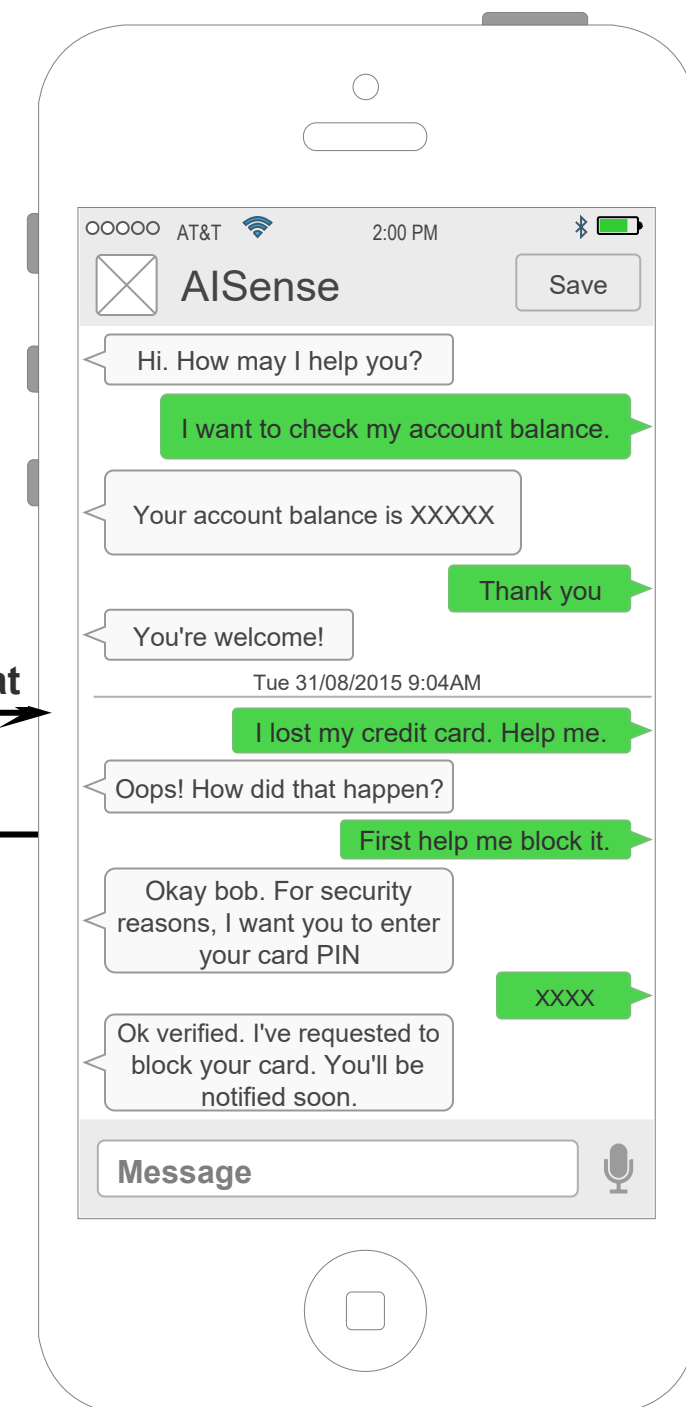

AI Sense UX Sequence Diagram

"AI Sense" Mobile Application Wireframe and Activity Flow

Proposed mobile wireframe for the app "AI Sense". This wireframe depicts the main features of the app. The final app will differ from the proposed design when additional features are added.

The application will be implemented across all platforms.

Most of the application features are not shown because they work internally and is displayed on the screen according to the UI changes

Login Screen

Dashboard Screen

Chat Screen

Sign Up

On selecting a news item

Chat/Query History

After Login

After Clicking Chat button

onBack()