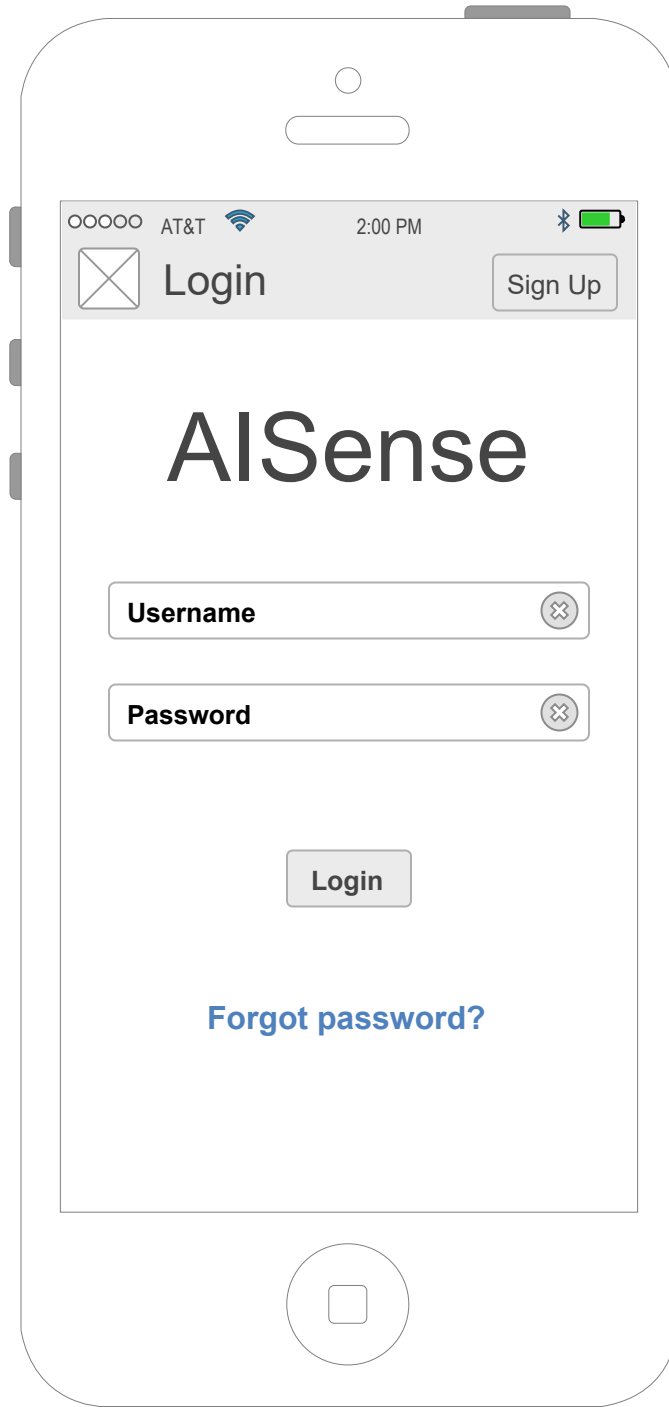

AI Sense UX Sequence Diagram

"AI Sense" Mobile Application Wireframe and Activity Flow

Proposed mobile wireframe for the app "AI Sense". This wireframe depicts the main features of the app. The final app will differ from the proposed design when additional features are added.

The application will be implemented across all platforms.

Most of the application features are not shown because they work internally and is displayed on the screen according to the UI changes

Login Screen

Dashboard Screen

Chat Screen

Sign Up

On selecting a news item

Chat/Query History

After Login

After Clicking Chat button

onBack()