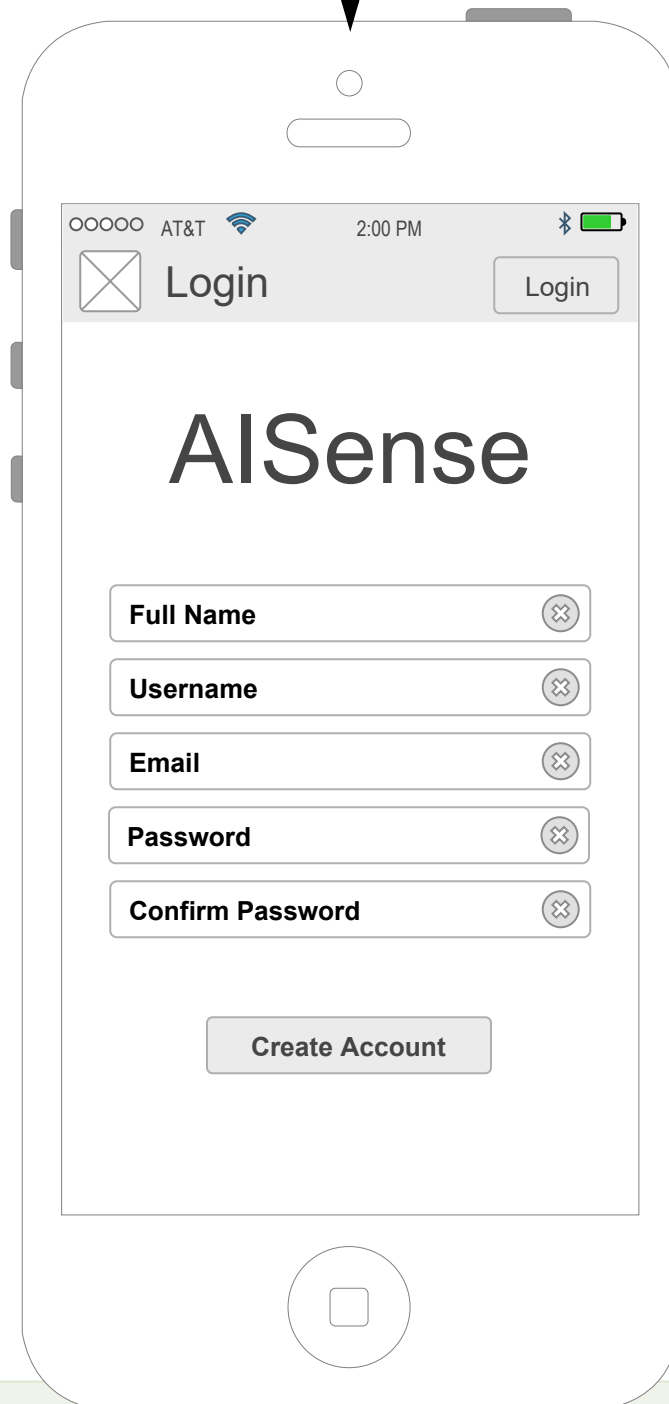

"AI Sense" Mobile Application Wireframe and Activity Flow

Proposed mobile wireframe for the app "AI Sense". This wireframe depicts the main features of the app. The final app will differ from the proposed design when additional features are added.

The application will be implemented across all platforms.

Most of the application features are not shown because they work internally and is displayed on the screen according to the UI changes

Login Screen

Dashboard Screen

Chat Screen

Sign Up

On selecting a news item

Chat/Query History

After Login

After Clicking Chat button

onBack()