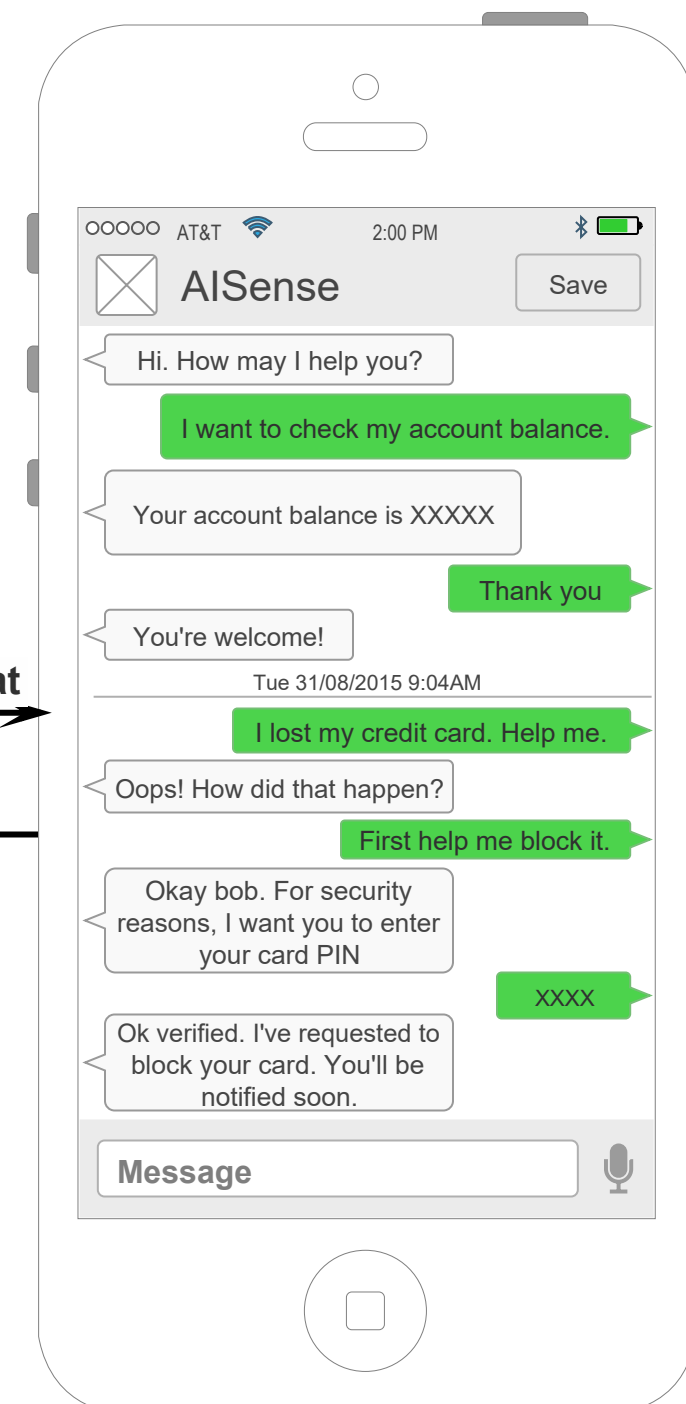

"AI Sense" Mobile Application Wireframe and Activity Flow

Proposed mobile wireframe for the app "AI Sense". This wireframe depicts the main features of the app. The final app will differ from the proposed design when additional features are added.

The application will be implemented across all platforms.

Most of the application features are not shown because they work internally and is displayed on the screen according to the UI changes

Login Screen

Dashboard Screen

Chat Screen

Sign Up

On selecting a news item

Chat/Query History

After Login

After Clicking Chat button

onBack()