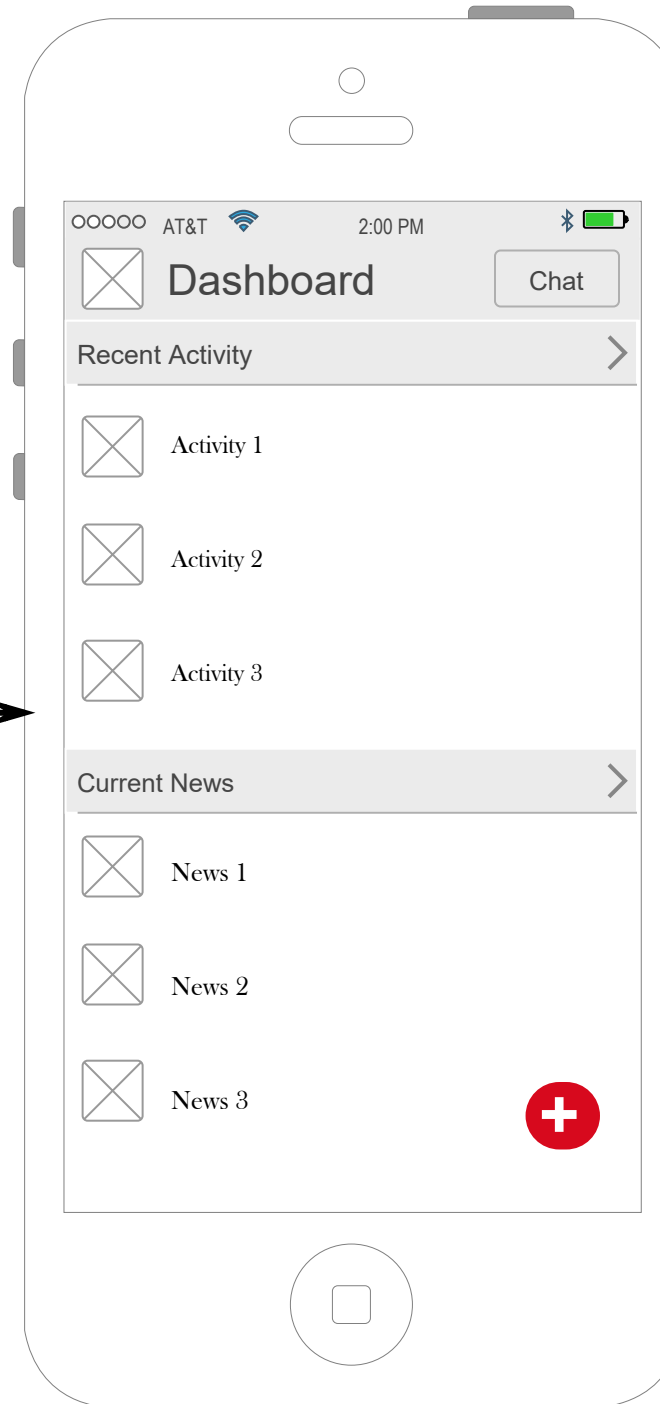

"AI Sense" Mobile Application Wireframe and Activity Flow

Proposed mobile wireframe for the app "AI Sense". This wireframe depicts the main features of the app. The final app will differ from the proposed design when additional features are added.

The application will be implemented across all platforms.

Most of the application features are not shown because they work internally and is displayed on the screen according to the UI changes

Login Screen

Dashboard Screen

Chat Screen

Sign Up

On selecting a news item

Chat/Query History

After Login

After Clicking Chat button

onBack()